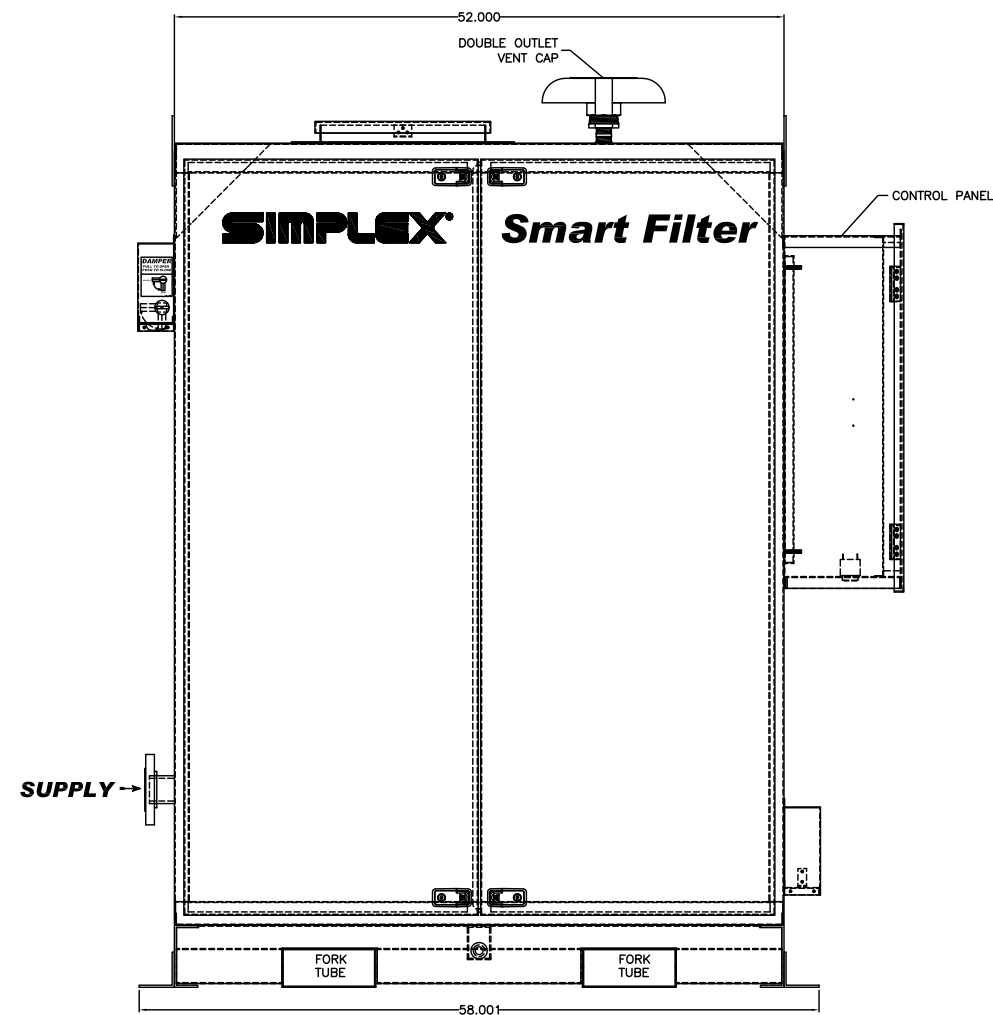

FRONT VIEW

THE INFORMATION HEREON IS THE PROPERTY OF SIMPLEX, INC., AND/OR ITS SUBSIDIARIES. WITHOUT WRITTEN PERMISSION ANY COPYING, TRANSMITTAL TO OTHERS AND USE EXCEPT THAT FOR WHICH IT IS LOANED IS PROHIBITED. DESIGN SUBJECT TO CHANGE WITHOUT NOTICE. ©2010 SIMPLEX, INC. ALL RIGHTS RESERVED.

SIMPLEX		SPRINGFIELD, ILLINOIS
SCALE :	APPROVED BY :	DRAWN BY : RER
DATE : 08-10-10		REVISED :
SMARTFILTER PICTORIAL		
STANDARD	DRAWING NUMBER 211962