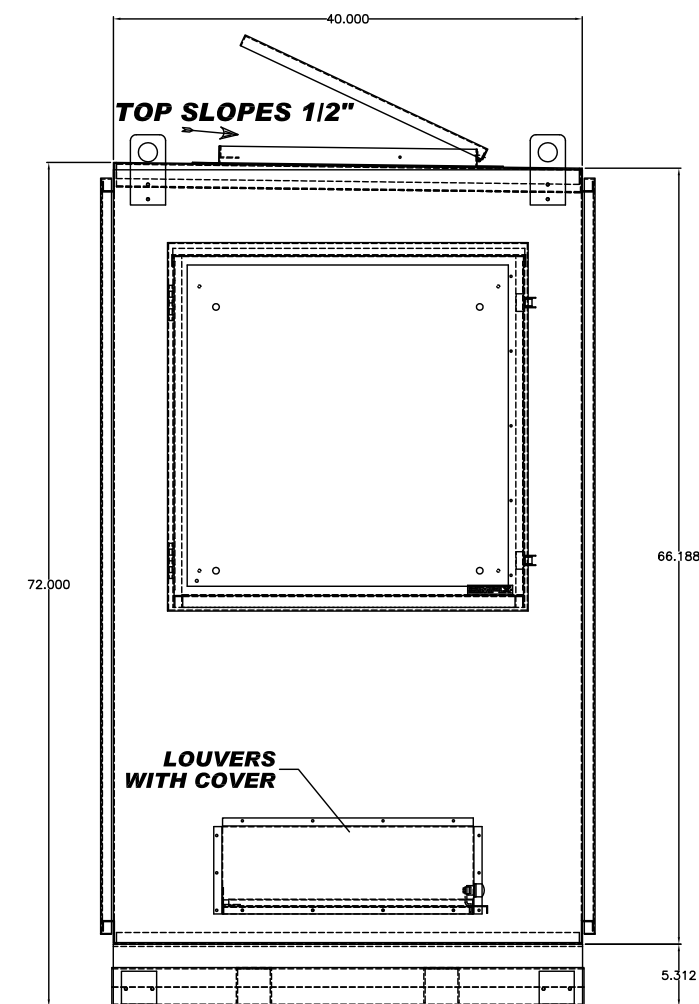

RIGHT VIEW

THE INFORMATION HEREON IS THE PROPERTY OF SIMPLEX, INC., AND/OR ITS SUBSIDIARIES. WITHOUT WRITTEN PERMISSION ANY COPYING, TRANSMITTAL TO OTHERS AND USE EXCEPT THAT FOR WHICH IT IS LOANED IS PROHIBITED. DESIGN SUBJECT TO CHANGE WITHOUT NOTICE.
©2010 SIMPLEX, INC. ALL RIGHTS RESERVED.

SIMPLEX		SPRINGFIELD, ILLINOIS
SCALE :	APPROVED BY :	DRAWN BY : RER
DATE : 08-10-10		REVISED :
SMARTFILTER PICTORIAL		
STANDARD	DRAWING NUMBER 211962