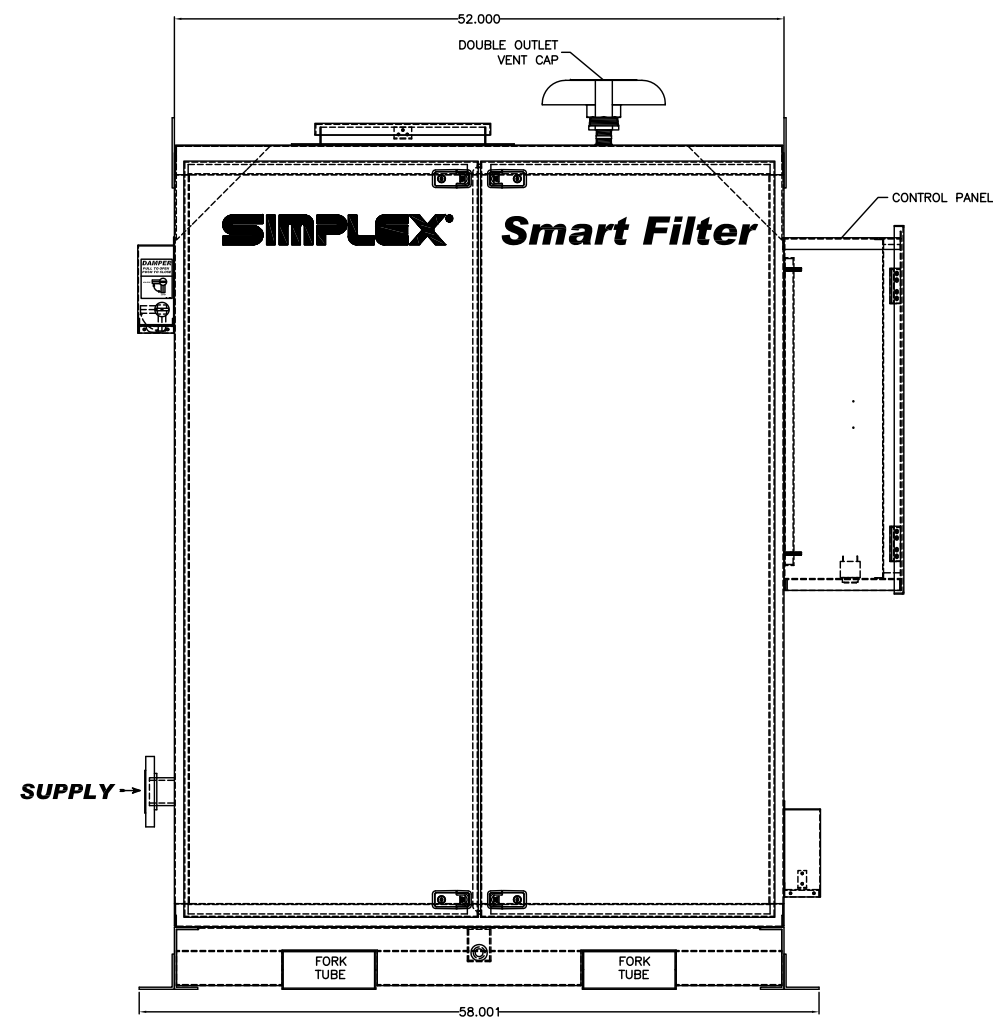

FRONT VIEW

THE INFORMATION HEREON IS THE PROPERTY OF SIMPLEX, INC., AND/OR ITS SUBSIDIARIES. WITHOUT WRITTEN PERMISSION ANY COPYING, TRANSMITTAL TO OTHERS AND USE EXCEPT THAT FOR WHICH IT IS LOANED IS PROHIBITED. DESIGN SUBJECT TO CHANGE WITHOUT NOTICE.
©2010 SIMPLEX, INC. ALL RIGHTS RESERVED.

SIMPLEX		SPRINGFIELD, ILLINOIS
SCALE :	APPROVED BY :	DRAWN BY : RER
DATE : 08-10-10		REVISED :
SMARTFILTER PICTORIAL		
STANDARD	DRAWING NUMBER 211962