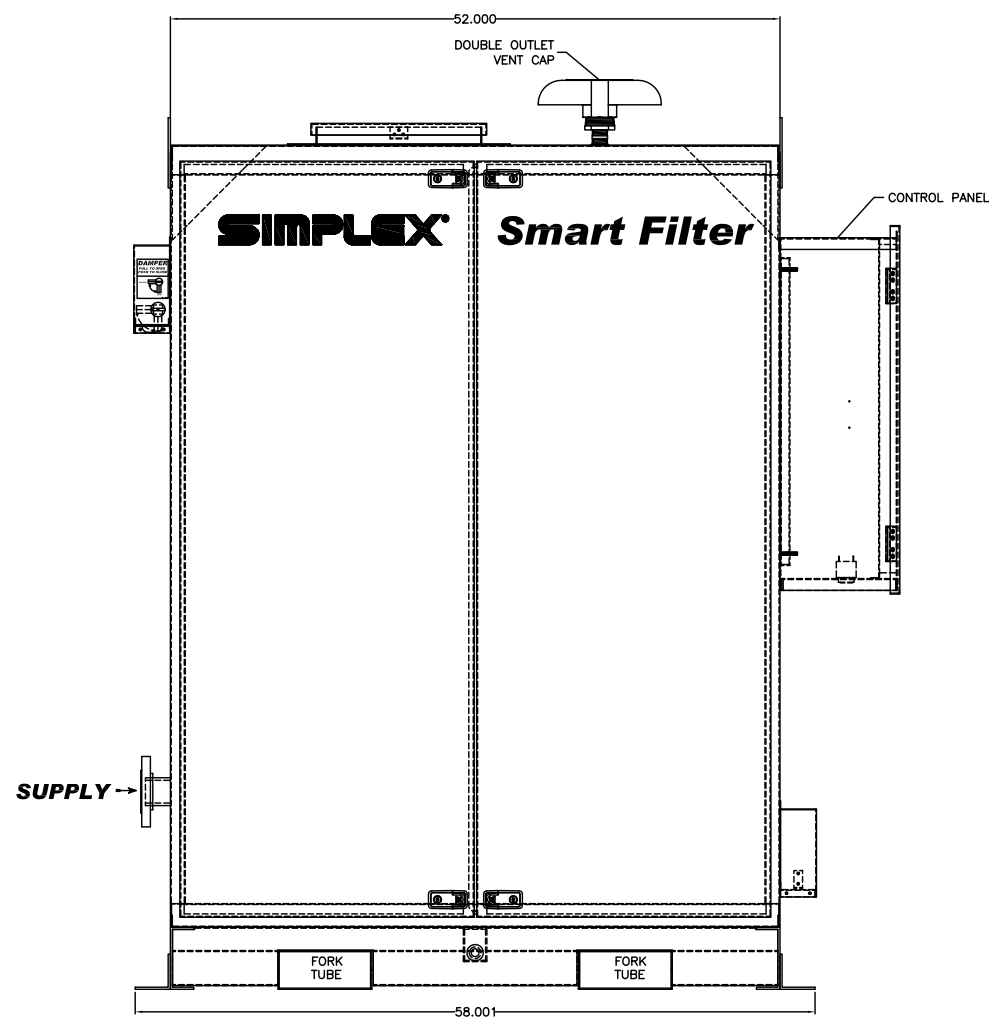

FRONT VIEW

THE INFORMATION HEREON IS THE PROPERTY OF SIMPLEX, INC., AND/OR ITS SUBSIDIARIES. WITHOUT WRITTEN PERMISSION ANY COPYING, TRANSMITTAL TO OTHERS AND USE EXCEPT THAT FOR WHICH IT IS LOANED IS PROHIBITED. DESIGN SUBJECT TO CHANGE WITHOUT NOTICE.
©2010 SIMPLEX, INC. ALL RIGHTS RESERVED.

SIMPLEX		SPRINGFIELD, ILLINOIS
SCALE :	APPROVED BY :	DRAWN BY : RER
DATE : 08-10-10		REVISED :
SMARTFILTER PICTORIAL		
STANDARD	DRAWING NUMBER 211962