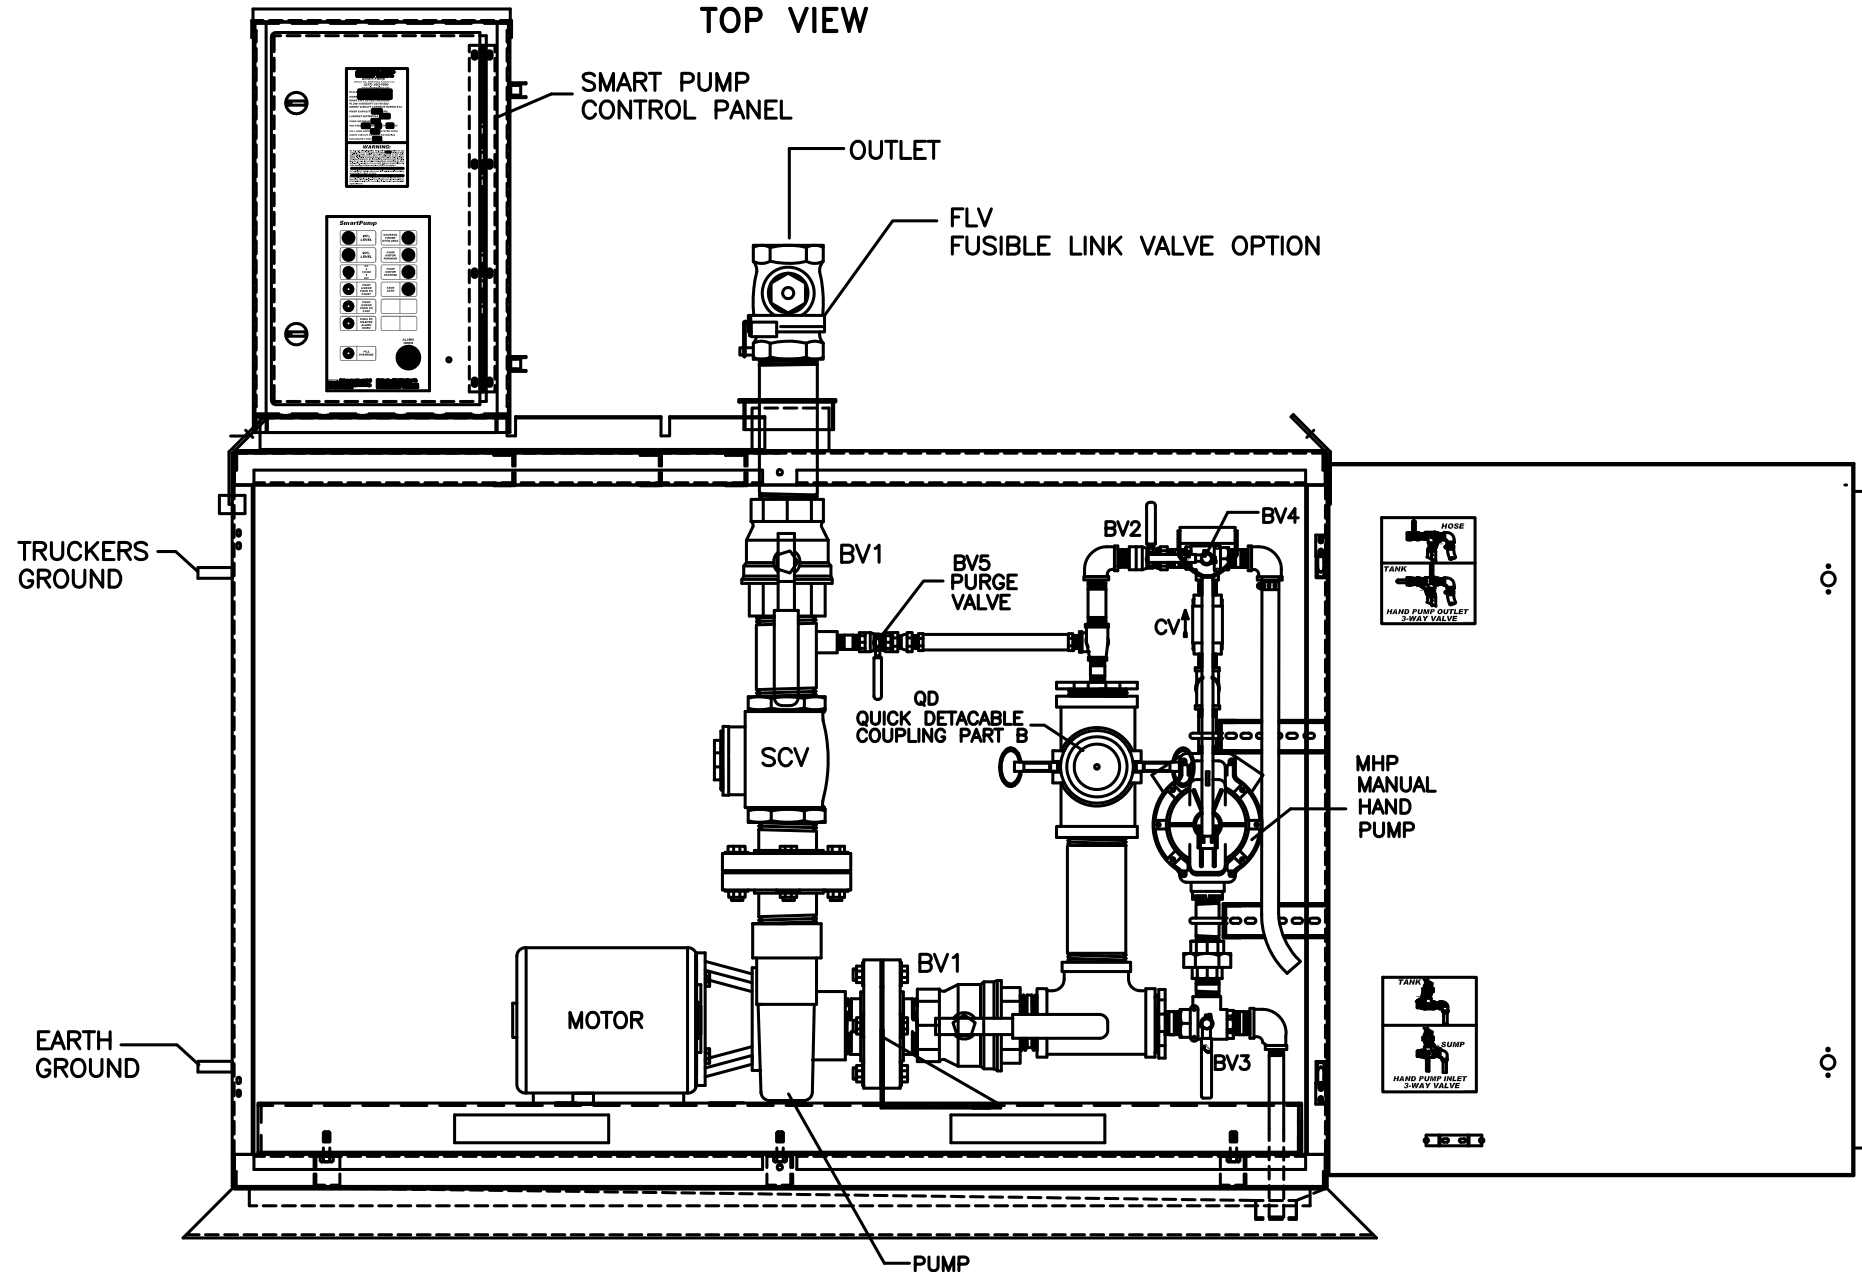

NOTES:

1. CONSTRUCTION: 12 GA. H.R.S.
2. PAINT: POWDER COAT BONE WHITE AND DOORS POWDER COAT SIMPLEX BLUE
3. DUE TO COMPLEXITY SOME COMPONENTS MAY NOT BE VISIBLE IN ALL VIEWS
4. ALL DIMENSIONS ± .125"
5. FITTING SIZE: 2", 3" OR 4"

TOP VIEW

**FRONT VIEW
DOORS REMOVED OR OPEN**

RIGHT SIDE VIEW

SIMPLEX		SPRINGFIELD, ILLINOIS
SCALE :	APPROVED BY :	DRAWN BY : RER
DATE : 08-10-10		REVISED :
SMARTPUMP (OIL) WITH LOCKABLE ENCLOSURE PLUMBING PICTORIAL		
STANDARD		DRAWING NUMBER 211989