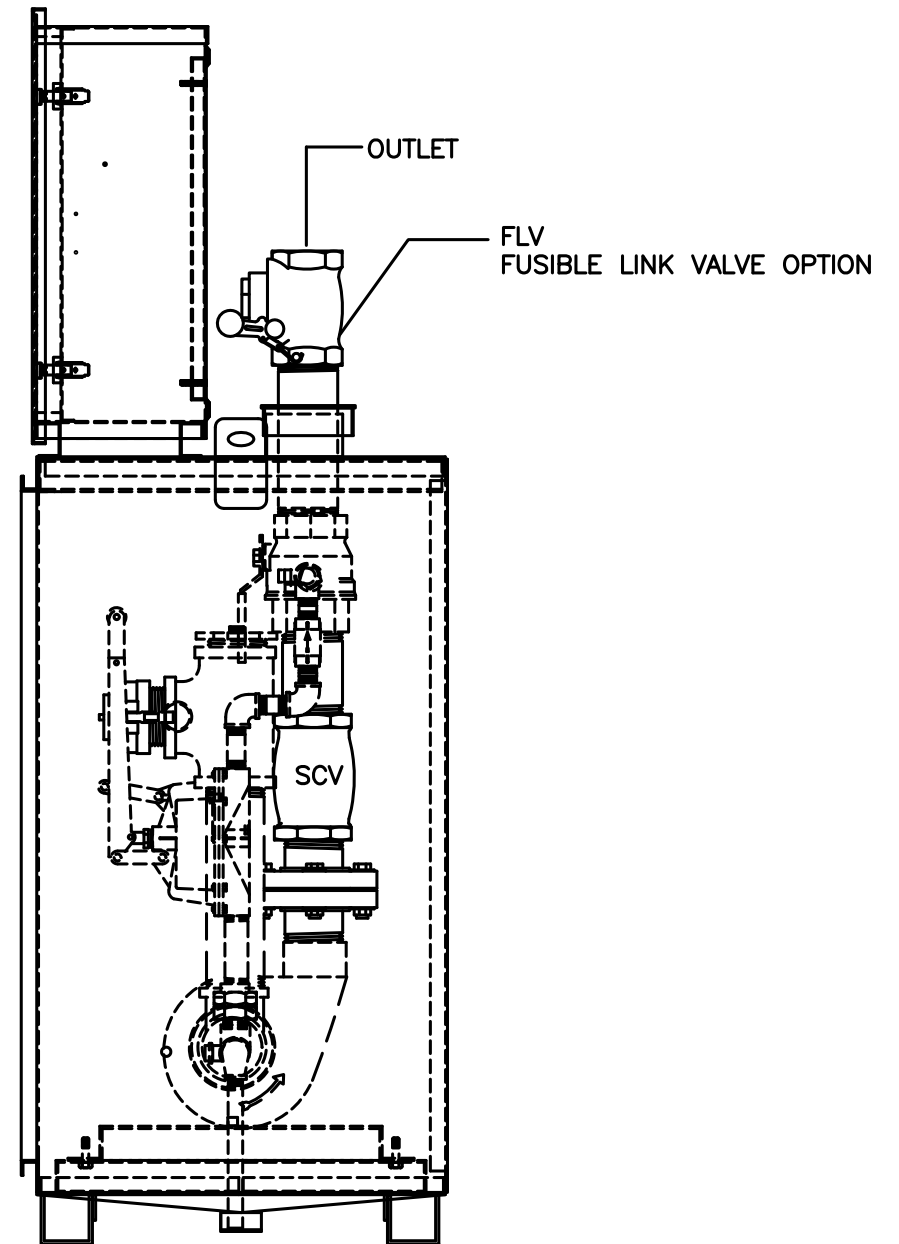

NOTES:

1. CONSTRUCTION: 12 GA. H.R.S.
2. PAINT: POWDER COAT BONE WHITE AND DOORS POWDER COAT SIMPLEX BLUE
3. DUE TO COMPLEXITY SOME COMPONENTS MAY NOT BE VISIBLE IN ALL VIEWS
4. ALL DIMENSIONS ± .125"
5. FITTING SIZE: 2", 3" OR 4"

TOP VIEW

**FRONT VIEW
DOORS REMOVED OR OPEN**

RIGHT SIDE VIEW

SIMPLEX		SPRINGFIELD, ILLINOIS
SCALE :	APPROVED BY :	DRAWN BY : RER
DATE : 08-10-10		REVISED :
SMARTPUMP (OIL) WITH LOCKABLE ENCLOSURE PLUMBING PICTORIAL		
STANDARD		DRAWING NUMBER 211989