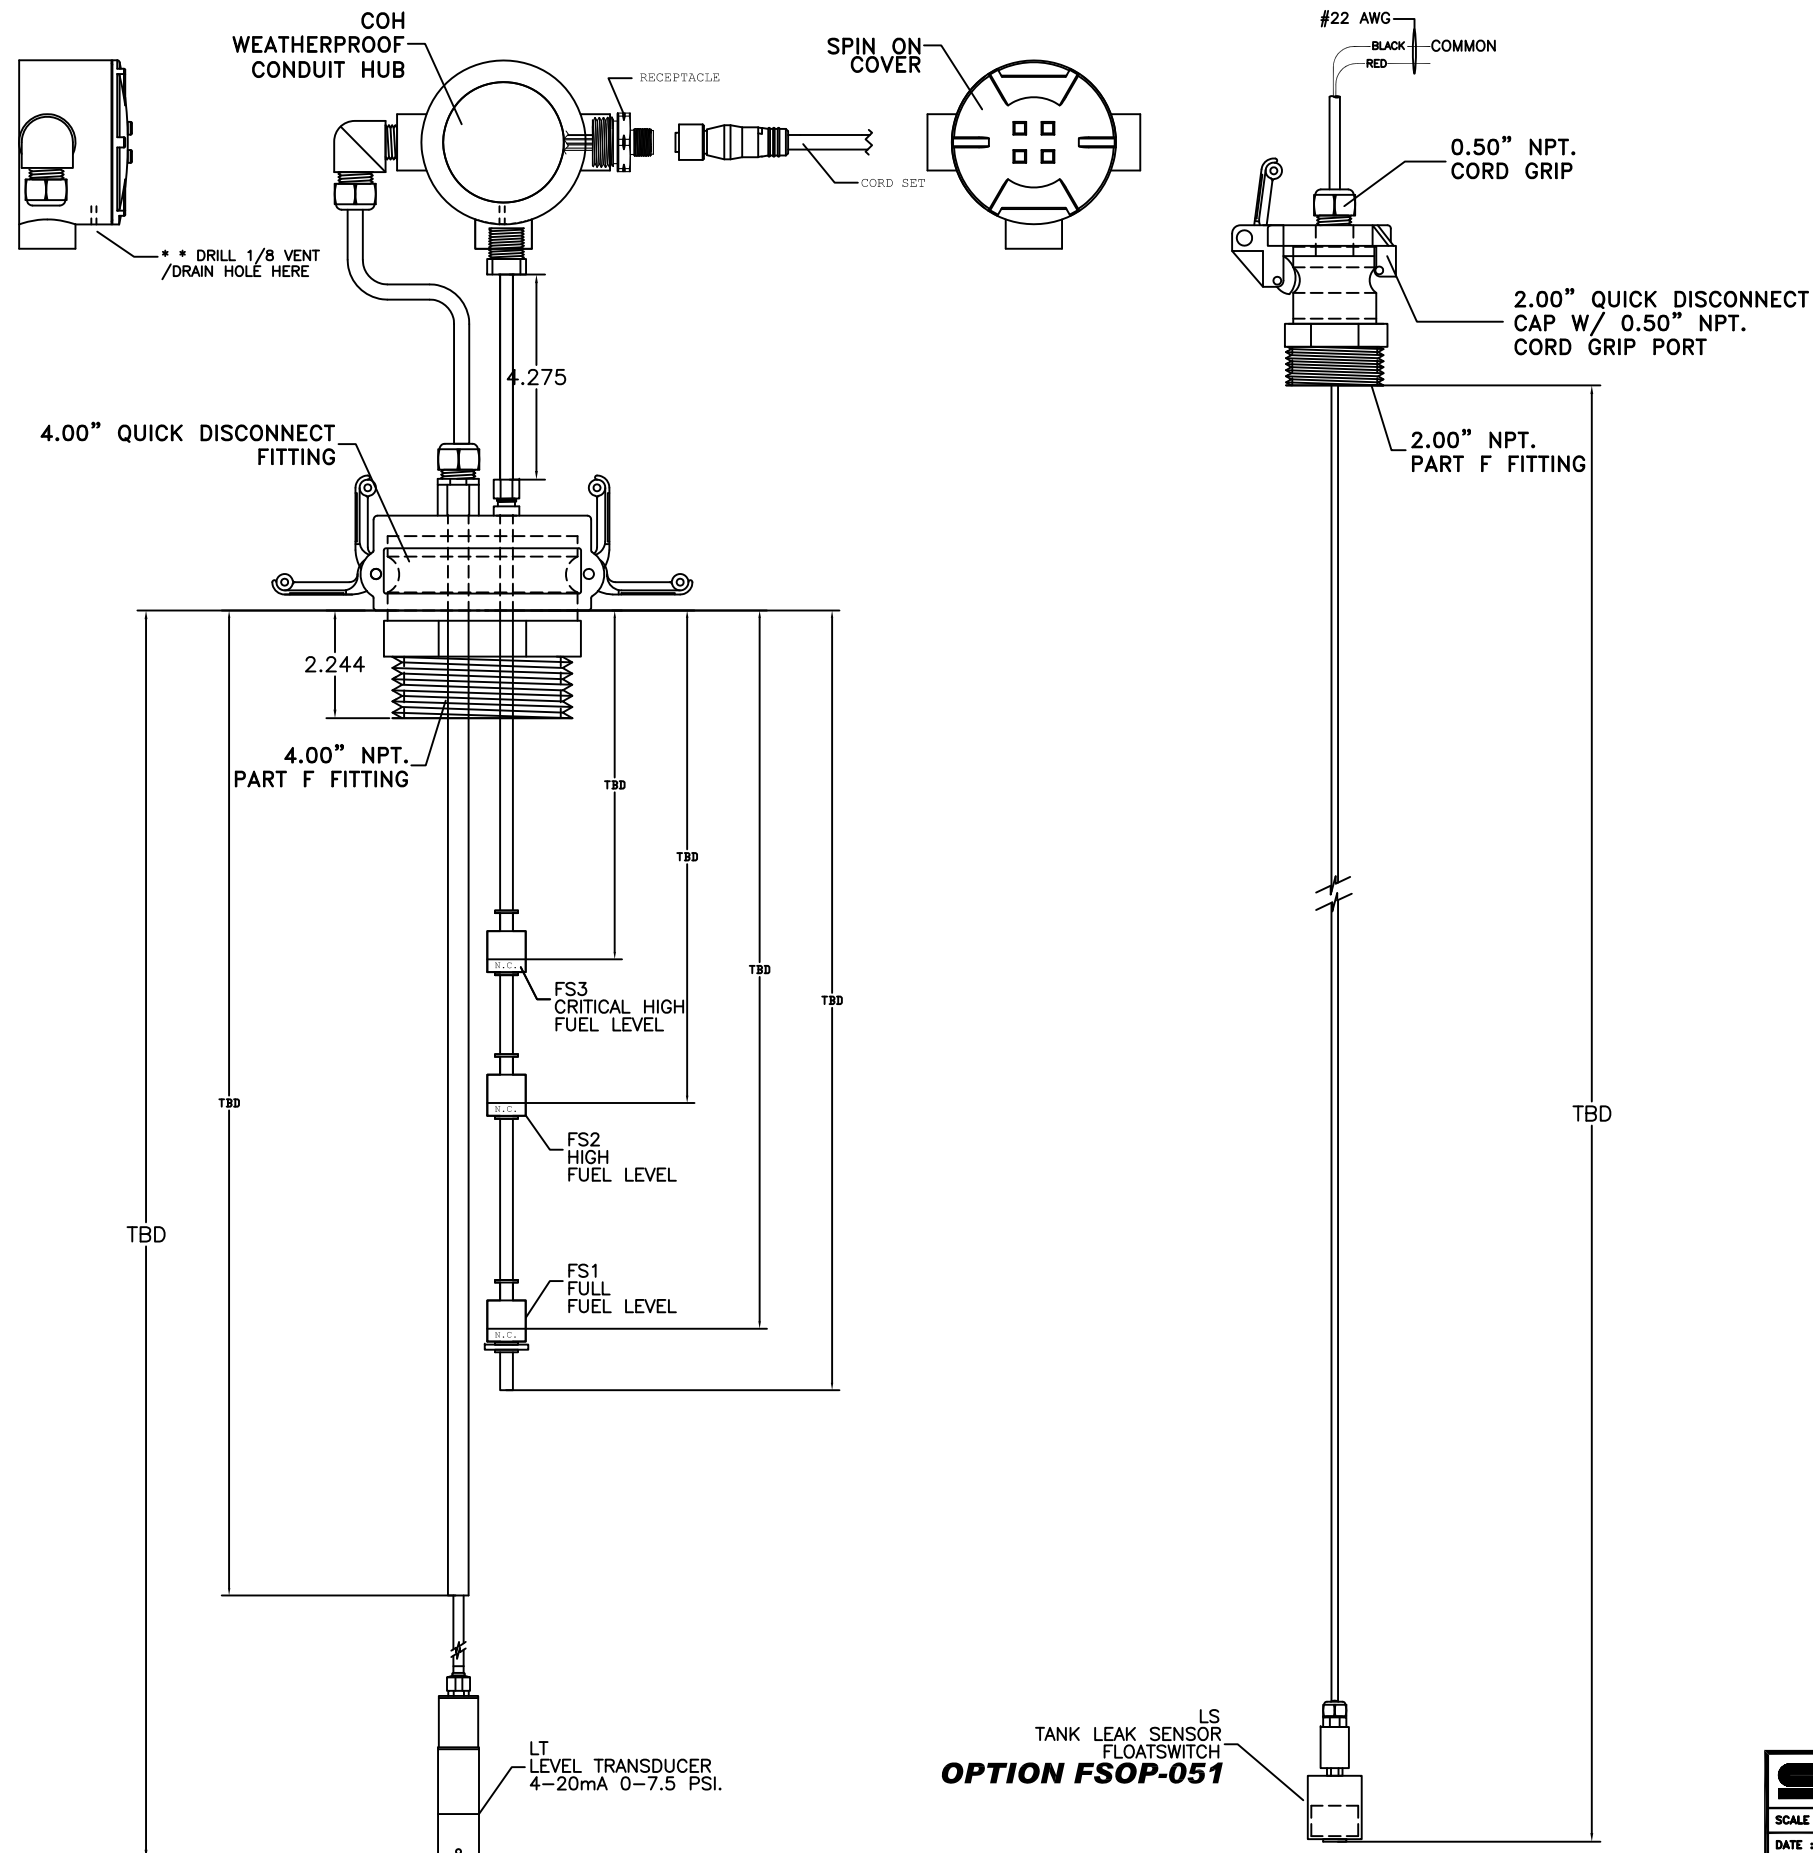

TANK STYLE: TBD  
 TANK INSIDE HEIGHT/DIAMETER: TBD  
 CAPACITY: TBD

THE INFORMATION HEREON IS THE PROPERTY OF SIMPLEX, INC., AND/OR ITS SUBSIDIARIES. WITHOUT WRITTEN PERMISSION ANY COPYING, TRANSMITTAL TO OTHERS AND USE EXCEPT THAT FOR WHICH IT IS LOANED IS PROHIBITED. DESIGN SUBJECT TO CHANGE WITHOUT NOTICE. ©2014 SIMPLEX, INC. ALL RIGHTS RESERVED.

<b>SIMPLEX</b>		SPRINGFIELD, ILLINOIS
SCALE :	APPROVED BY :	DRAWN BY : RER
DATE : 02-18-14		REVISED :
LEVEL TRANSDUCER PICTORIAL		
STANDARD	DRAWING NUMBER 211994B	