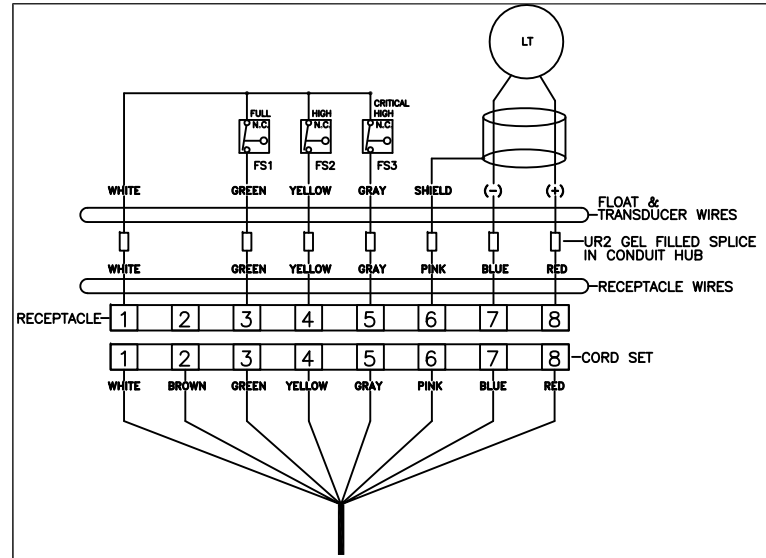

TANK STYLE: TBD  
 TANK INSIDE HEIGHT/DIAMETER: TBD  
 CAPACITY: TBD

THE INFORMATION HEREON IS THE PROPERTY OF SIMPLEX, INC., AND/OR ITS SUBSIDIARIES. WITHOUT WRITTEN PERMISSION ANY COPYING, TRANSMITTAL TO OTHERS AND USE EXCEPT THAT FOR WHICH IT IS LOANED IS PROHIBITED. DESIGN SUBJECT TO CHANGE WITHOUT NOTICE. ©2014 SIMPLEX, INC. ALL RIGHTS RESERVED.

<b>SIMPLEX</b>		SPRINGFIELD, ILLINOIS
SCALE :	APPROVED BY :	DRAWN BY : RER
DATE : 02-18-14		REVISED :
LEVEL TRANSDUCER PICTORIAL		
STANDARD	DRAWING NUMBER 211994B	